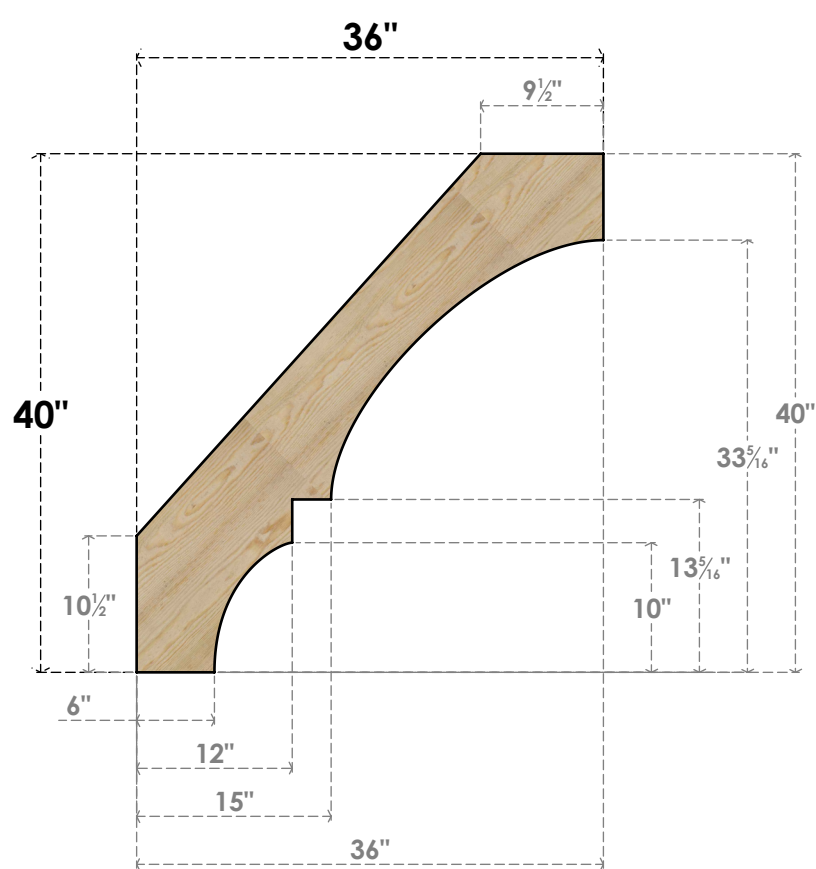

BRC06X36X40BOA00RDF

6"W X 36"D X 40"H BALBOA ROUGH SAWN BRACE, DOUGLAS FIR

SIDE

FRONT

EKENA MILLWORK
 2300 WEST MAIN ST.
 CLARKSVILLE, TX 75426
 TOLL FREE: 866-607-0453
 WWW.EKENAMILLWORK.COM

NOTES

1. INSTALLATION TO BE COMPLETED IN ACCORDANCE WITH MANUFACTURER'S SPECIFICATIONS.
2. DRAWING MAY NOT BE TO SCALE
3. THIS DRAWING IS INTENDED FOR DESIGN AND PLANNING PURPOSES ONLY.
4. ALL INFORMATION CONTAINED HEREIN WAS CURRENT AT THE TIME OF DEVELOPMENT BUT MUST BE REVIEWED AND APPROVED BY THE PRODUCT MANUFACTURER TO BE CONSIDERED ACCURATE.
5. PRODUCTS ARE NOT KILN DRIED. THIS ITEM IS UNIQUE AND WILL CONTAIN THE NATURAL VARIATIONS THAT THE WOOD SPECIES OFFERS. THIS MAY RESULT IN VARIATIONS UP TO 1/4"